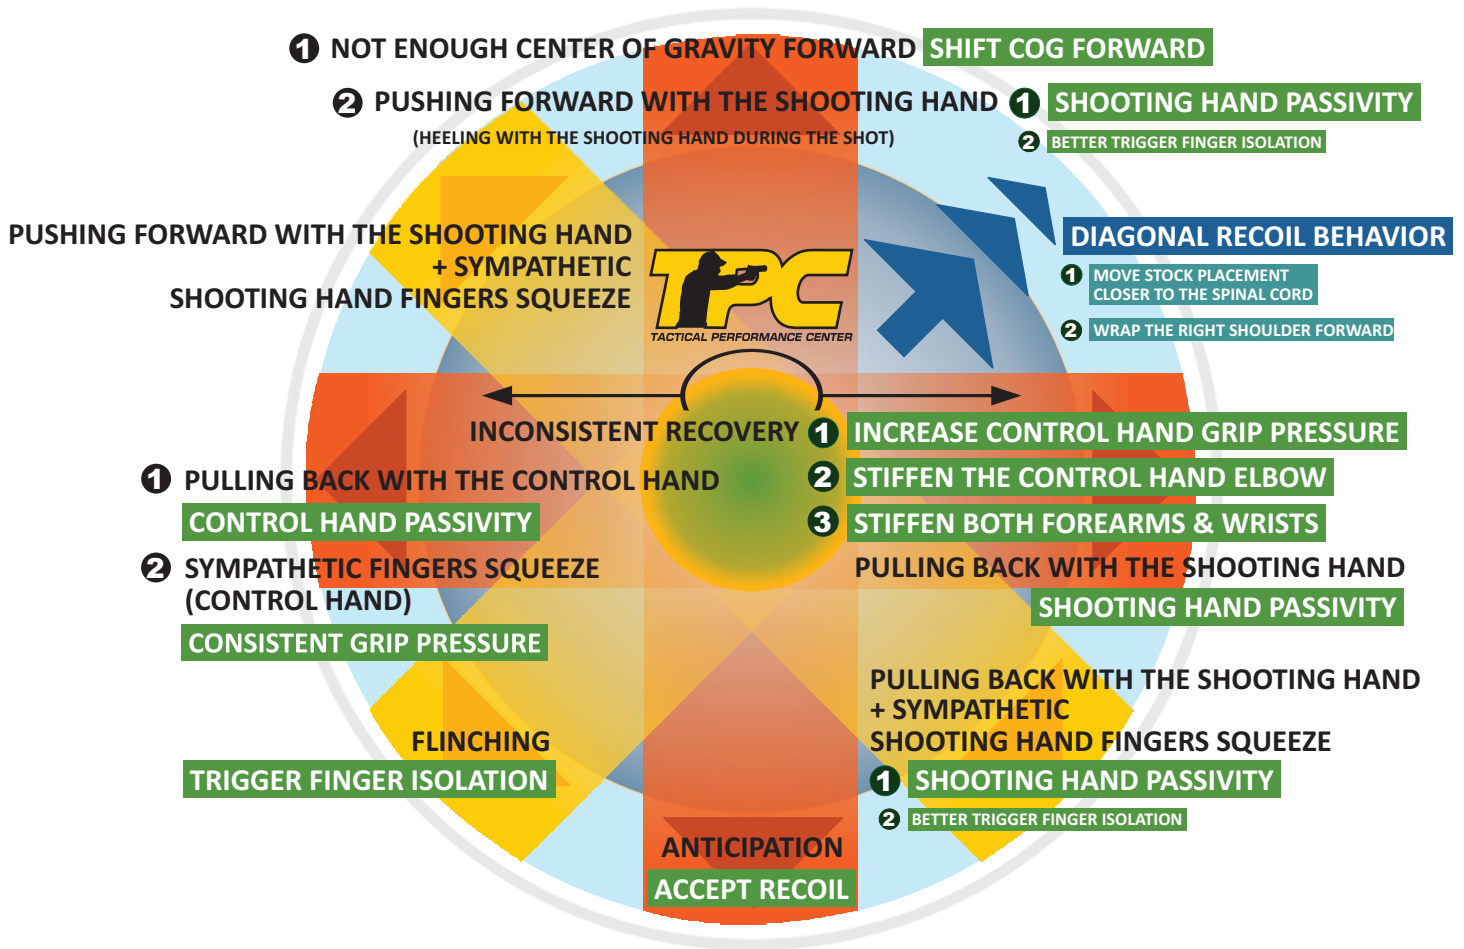

REACTIVE SHOOTING ERROR CHART CARBINE (RIGHT-HANDED SHOOTER MODEL)

ERROR-SOLUTION MODEL AGENDA

ERROR

SOLUTION

WWW.TACTICALPERFORMANCECENTER.COM

This copyrighted material may not be republished without express permission. The information presented here is for general educational and informational purposes only. Comprehensive training, procedures, and safety precautions are absolutely necessary to properly carry on similar activity. Failure to follow safe practices could result in severe personal injury (including death) or gun damage to the user or bystanders. The information contained in this site is to be used at your own risk based on your own judgment. You assume full responsibility and liability for your own actions. Always consult comprehensive reference manuals and bulletins for details of proper training requirements, procedures, techniques, and safety precautions before attempting any similar activity.